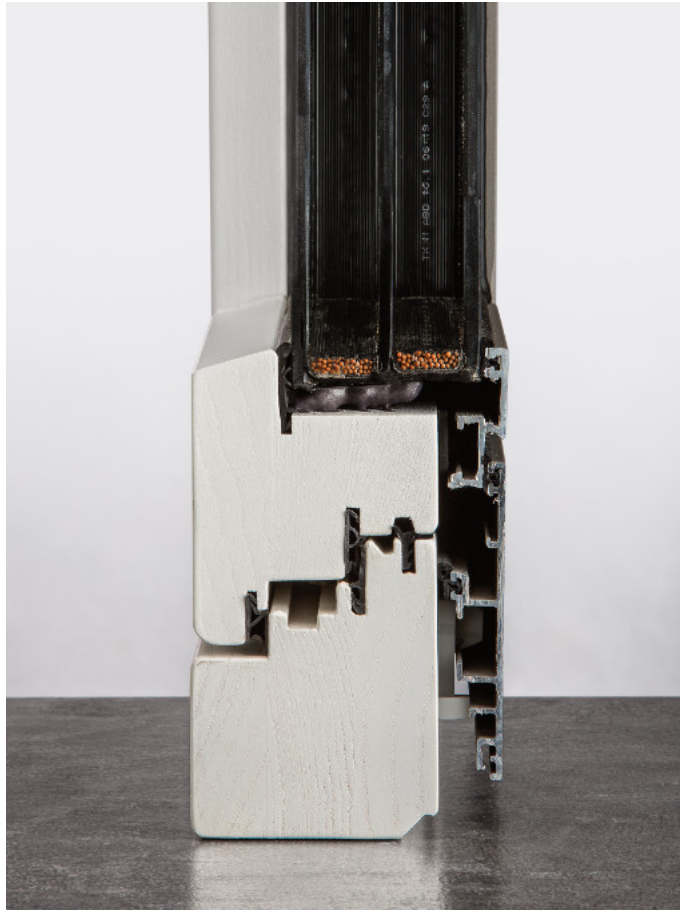

Customized the Italian windows and doors custom-made par excellence, according your own furnishing style

PELLEGRINI STRUTTURA line includes coplanar wooden windows and doors, representing the highest technological expression, capable of uniting the great respect for the environment, the person and the maintenance requirements and durability.

The PELLEGRINI STRUTTURA profile, in its outside view, is very minimal and fits to modern geometries or creates a sophisticated contrast between classic and modern styles.

The wood aluminium window and doors is an excellent solution to be combined with the coplanar realization.

PELLEGRINI STRUTTURA windows and doors can be customized to the colours used to paint the internal and external profiles. The inner part of the window can be done in different species.

Hinged door and Frame of the PELLEGRINI STRUTTURA are coplanar both inside and outside, which distinguishes it from all windows and doors supposedly coplanar, actually on the market.