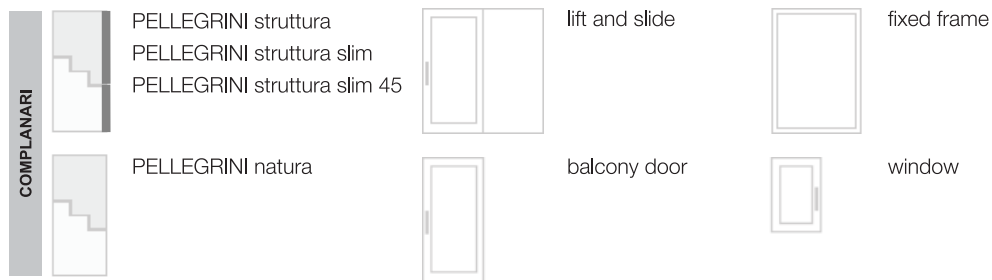

The great VERSATILITY, how to choose a bamboo window

ON THE BASIS OF THE MODEL ON THE BASIS OF THE WINDOW TYPE

ON THE BASIS OF THE FINISHING

Painted colours for every models: Classic Walnut, Medium Walnut, Dark Walnut