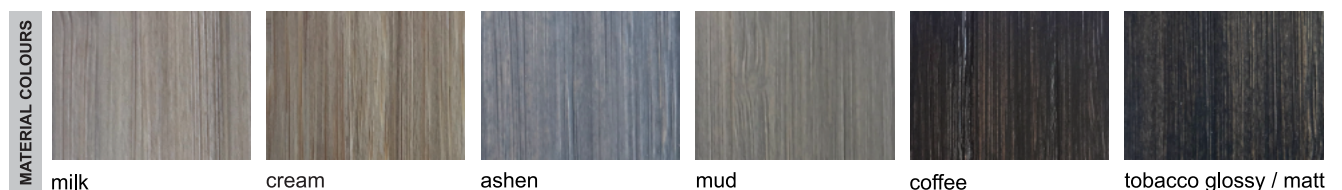

The great VERSATILITY, how to choose a bamboo window

ON THE BASIS OF THE MODEL ON THE BASIS OF THE WINDOW TYPE

ON THE BASIS OF THE FINISHING

Painted colours for every models: Classic Walnut, Medium Walnut, Dark Walnut