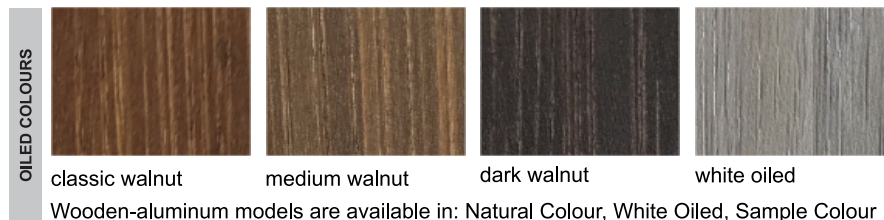

The great VERSATILITY, how to choose a bamboo window

ON THE BASIS OF THE MODEL ON THE BASIS OF THE WINDOW TYPE

ON THE BASIS OF THE FINISHING

Painted colours for every models: Classic Walnut, Medium Walnut, Dark Walnut