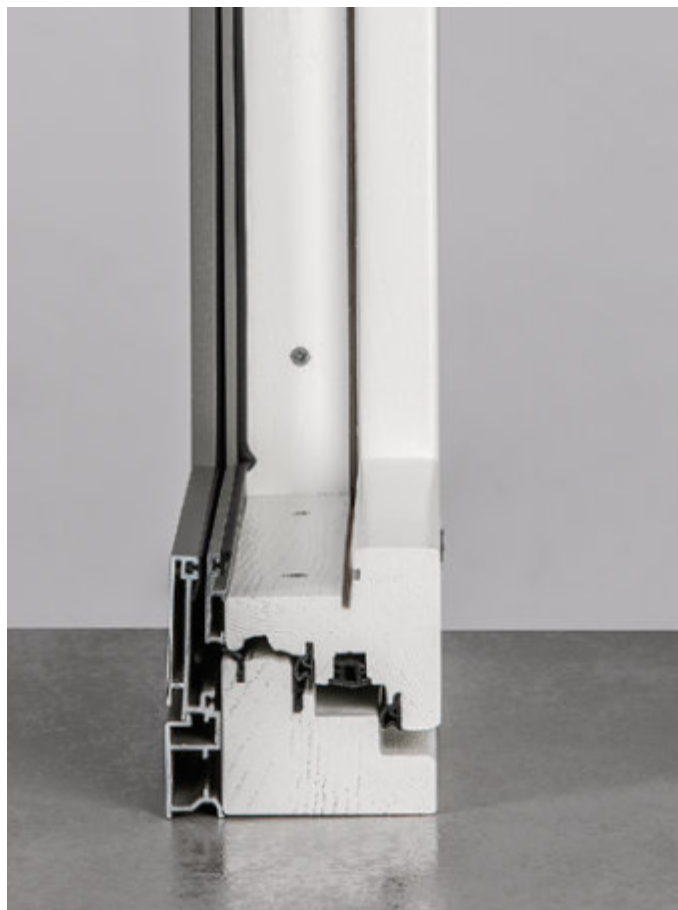

PELLEGRINI[®]
the italian window

struttura slim

The coplanar wood and aluminium doors and windows with reduced profile and leaf completely invisible from the outside.

The aluminum used for the outside part gives high capacity of resistance to the atmospheric agents, while internal wood, unique by its nature, provides well-being in the house.

The product line Wood Aluminium PELLEGRINI STRUTTURA SLIM is characterized by minimal sashes et frames profiles.

PELLEGRINI STRUTTURA SLIM

modern and technological

The reduced dimensions of the section of the frame and the leaf allow to obtain an even more simple window and with a more discreet impact and consequently increase, for an identical opening, the surface area of the glazing, thus conferring more brightness compared to a traditional doors and windows.

This increase in glazed area contributes to improve energy performance.

Personalizza come vuoi il grande serramento italiano su misura

PELLEGRINI STRUTTURA SLIM, thanks to the invisible leaf, hidden in the frame, increases the standards of security, burglar-proof and seal compared to the standards of the other profiles to which we are accustomed.

The mechanical strength is guaranteed by a careful study and by a particular production process.

KEY FEATURES

SECTION

The COPLANAR section is considered both the INSIDE as the OUTSIDE. The use of concealed hinges makes PELLEGRINI STRUTTURA a simple and minimal design, while changing the windows and doors concept.